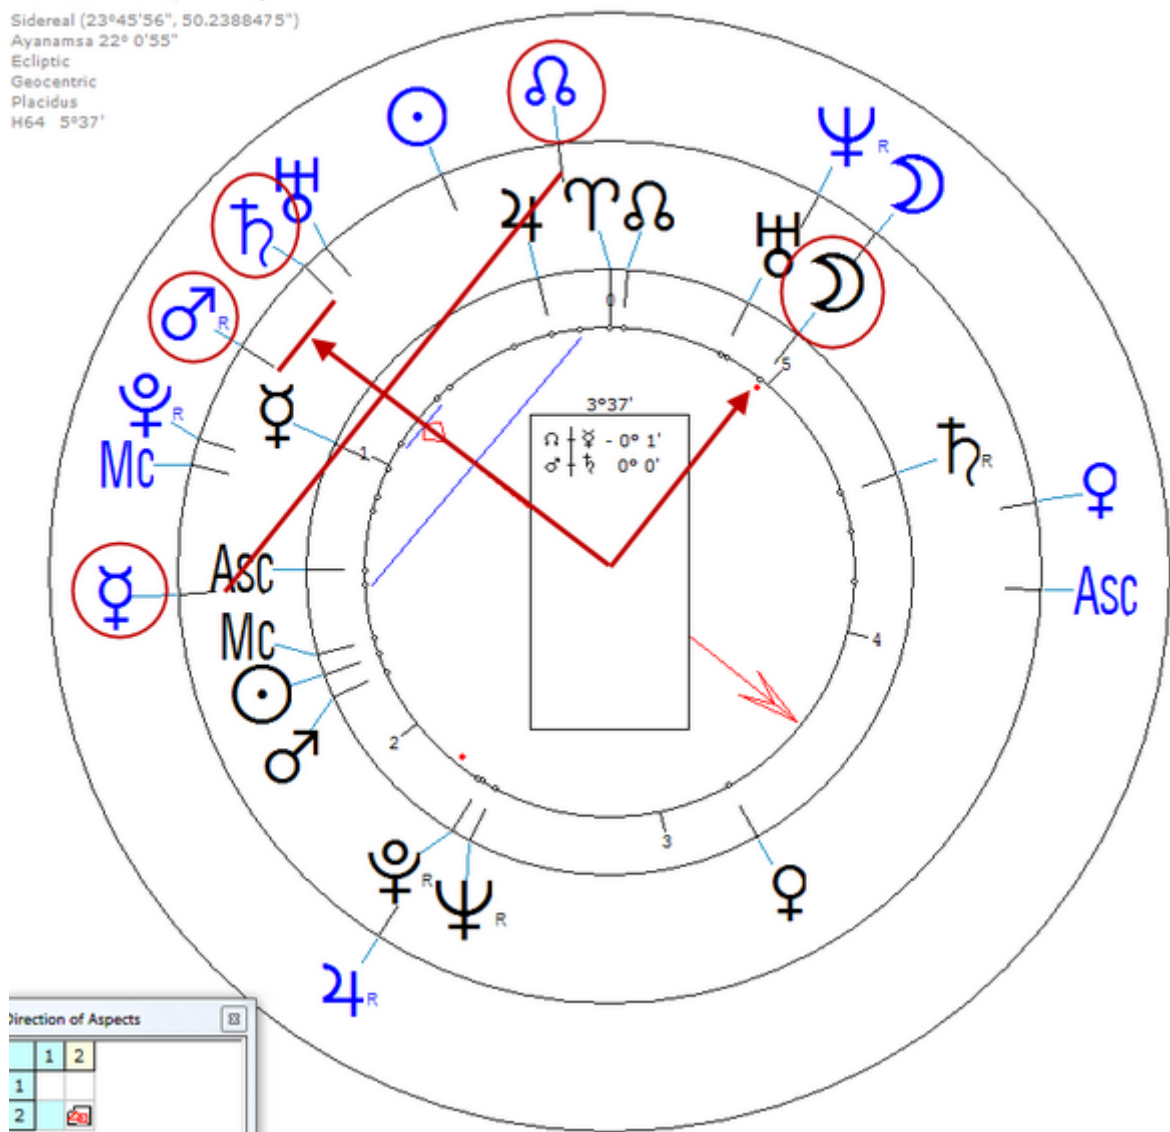

Wurm, Mathilde

30 September 1874 at 05:30 (= 05:30 AM)Frankfurt am Main, Germany,
50n07, 8e40

German-Jewish politician.

<https://www.astro.com/astro-databank/Wurm,_Mathilde>

Death by Suicide 4 April 1935 in London(Barbitone poisoning, age 60)

Lunar Return (Harmonic 64)

Lunar σ/τ = Lunar φ/δ = Dn

Wurm, Mathilde

30 September 1874 Wed 5:30 (GMT+0:34:40) 50n07 8e40
Frankfurt am Main, Germany

Sidereal (23°45'56", 50.2388475")
Ayanamsa 22° 0'55"
Ecliptic
Geocentric
Placidus
H64 5°37'